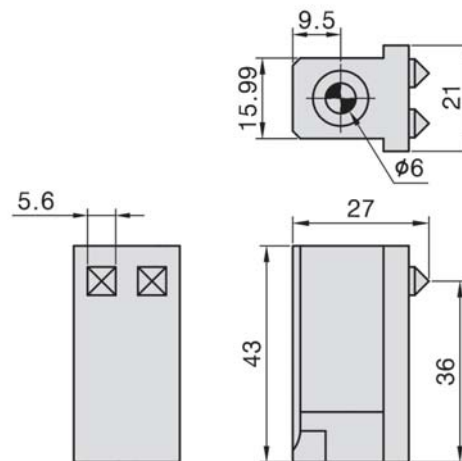

CP35

REPLACEMENT HARD-JAW

CP35A

MODEL NO.	kg
CP35A-2143	0.12

CP35B

MODEL NO.	kg
CP35B-2143	0.12

BP

BPA

Column for Technical Data