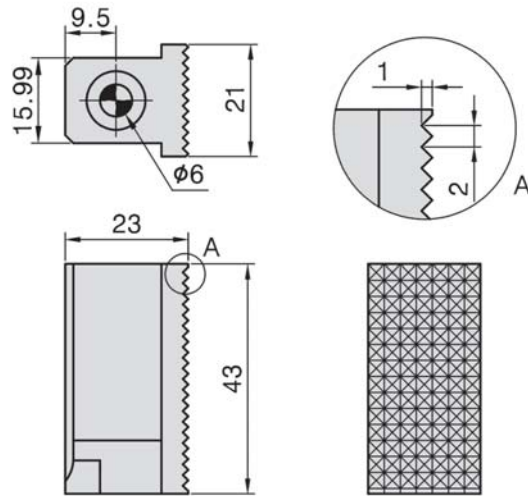

CP35

REPLACEMENT HARD-JAW

CP35A

MODEL NO.	kg
CP35A-2143	0.12

CP35B

MODEL NO.	kg
CP35B-2143	0.12

BP

BPA