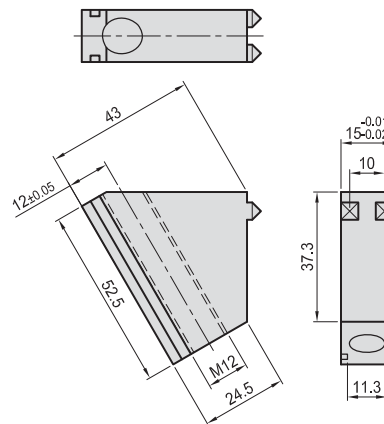

CP36

REPLACEMENT HARD-JAW

CP36A

MODEL NO.	kg
CP36A-1243	0.14

CP36B

MODEL NO.	kg
CP36B-1243	0.14

CP36C

MODEL NO.	kg
CP36C-1280	0.30