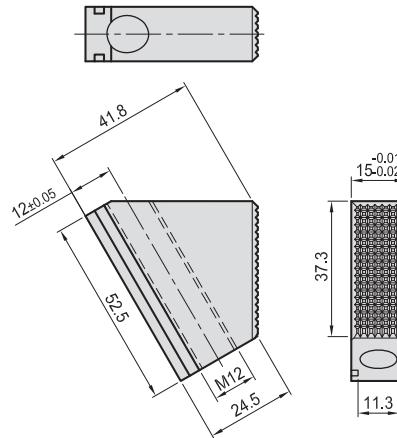

CP36

REPLACEMENT HARD-JAW

CP36A

MODEL NO.	kg
CP36A-1243	0.14

CP36B

MODEL NO.	kg
CP36B-1243	0.14

CP36C

MODEL NO.	kg
CP36C-1280	0.30