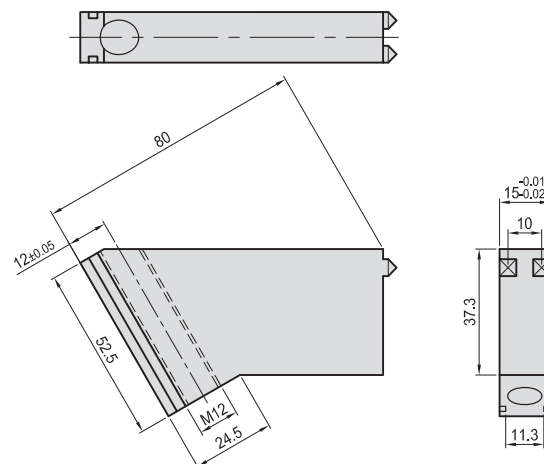

CP36

REPLACEMENT HARD-JAW

CP36A

MODEL NO.	kg
CP36A-1243	0.14

CP36B

MODEL NO.	kg
CP36B-1243	0.14

CP36C

MODEL NO.	kg
CP36C-1280	0.30